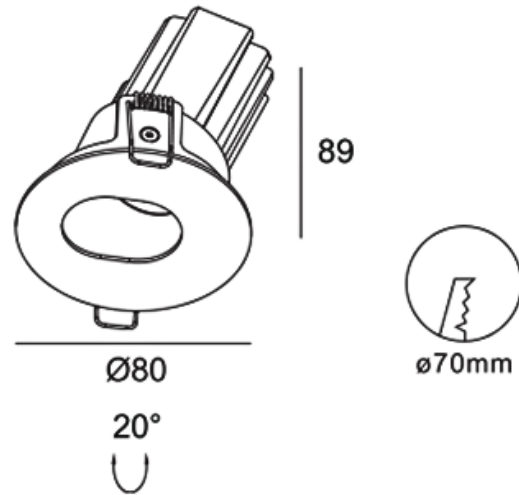

options:

product code	trim colour	cct	beam angle	watts
DL-1411	WH BL	2700 3000	15°	7 10
			24°	
			36°	
			50°	

performance specifications

LED Power	7w/10w
Luminous Flux	560lm/860lm
Input Voltage	Max.19v
CCT	2700k, 3000k
Beam Angle	15°/24°/36°/50°
CRI	Ra≥92
Lifetime	40,000hrs
Warranty	3yrs
IP Rating	IP20

design specifications

Material	Aluminium Alloy
Trim Colour	White/Black
Cutout	70mm
Diameter	Ø80mm
Length	89mm