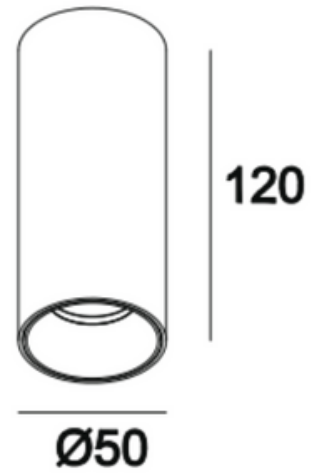

options:

| product code | trim colour | cct | beam angle | watts | driver |
|--------------|-------------|--------------|------------|-------|-------------------------|
| SM-0186 | WH BL | 2700 3000 | 10° | 10 | PH (Phase) DA (DALI) |
| | | | 15° | | |
| | | | 24° | | |
| | | | 36° | | |
| | | | 50° | | |

performance specifications

| | |
|---------------|---------------------|
| LED Power | 10w |
| LED type | COB |
| Luminous Flux | 960lm |
| CCT | 2700k, 3000k |
| Beam Angle | 10°/15°/24°/36°/50° |
| Input Voltage | AC230v-50Hz |
| CRI | Ra≥92 |
| Lifetime | 40,000hrs |
| Warranty | 3yrs |
| IP Rating | IP20 |

design specifications

| | |
|-------------|-----------------|
| Material | Aluminium Alloy |
| Trim Colour | White/Black |
| Cutout | n/a |
| Diameter | Ø50mm |
| Height | 120mm |