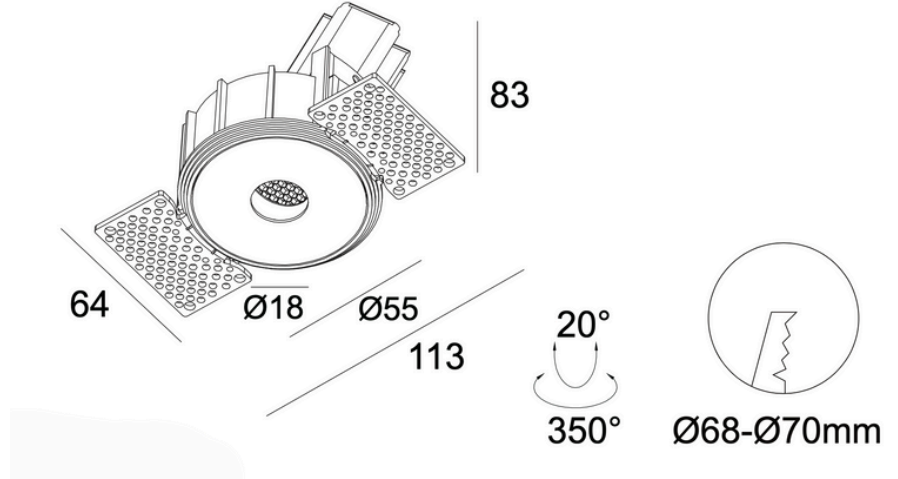

# DL-1536 Recessed Trimless Asymmetric Downlight

lightelier

## options:

product code	trim colour	cct	beam angle	watts
DL-1536	WH BL	2700 3000	15°	7
			24°	
			36°	
			55°	

## performance specifications

LED Power	7w
Luminous Flux	780lm
Input Voltage	Max.19v
CCT	2700k, 3000k
Beam Angle	15°/24°/36°/55°
CRI	Ra≥92
Lifetime	40,000hrs
Warranty	3yrs
IP Rating	IP20

## design specifications

Material	Aluminium Alloy
Trim Colour	White/Black
Cutout	68-70mm
Diameter	Ø55mm
Length	83mm