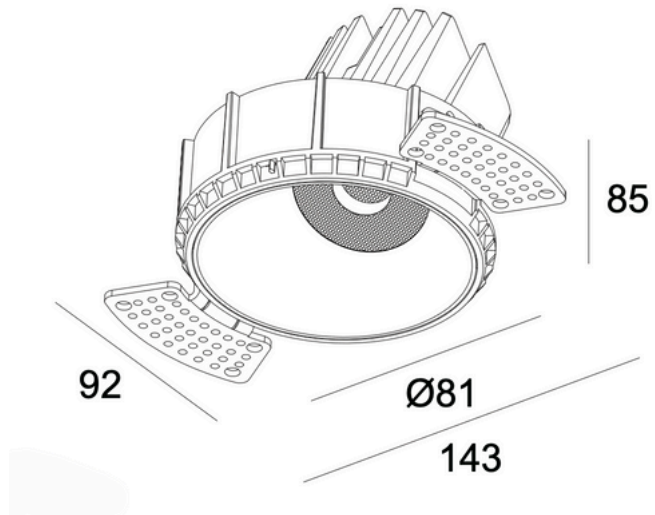

options:

product code	trim colour	cct	beam angle	watts
DL-0792	WH BL	2700 3000	15°	13
			24°	
			36°	
			55°	

performance specifications

LED Power	13w
Luminous Flux	1020lm
Input Voltage	Max.19v
CCT	2700k, 3000k
Beam Angle	15°/24°/36°/55°
CRI	Ra≥92
Lifetime	40,000hrs
Warranty	3yrs
IP Rating	IP20

design specifications

Material	Aluminium Alloy
Trim Colour	White/Black
Cutout	95mm
Diameter	Ø81mm
Length	85mm